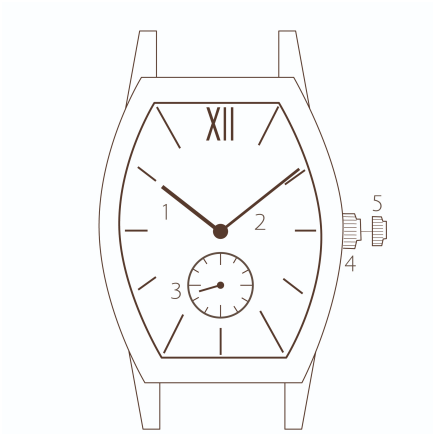

23 g

Caseback | Rückseite Gehäuse

Metal | Metall

Circumference | Umfang

195 mm

Band width | Armbandbreite

12 mm

Band | Armband

2 Years
2 Jahre

- 1** Hour | Stunde
- 2** Minute | Minute
- 3** Second | Sekunde
- 4** Normal position | Normalposition
- 5** Time setting | Zeiteinstellung

Setting the time

You can adjust the time by turning the crown in position one.